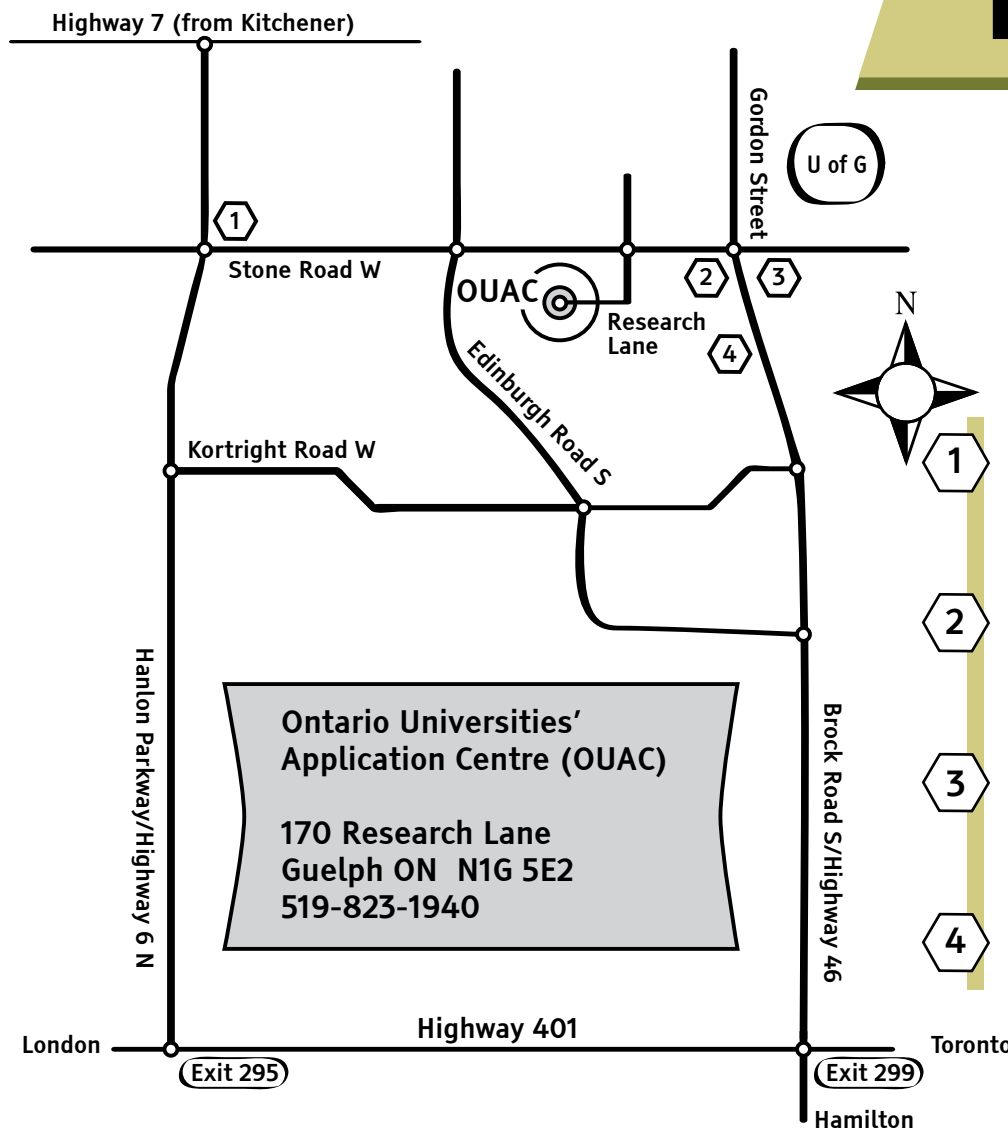

ONTARIO UNIVERSITIES' APPLICATION CENTRE

CENTRE DE DEMANDE D'ADMISSION
AUX UNIVERSITÉS DE L'ONTARIO

Map

Holiday Inn

601 Scottsdale Drive
(at Stone Road)
519-836-0231

Delta Hotel and Conference Centre

50 Stone Road W
519-780-3700

Best Western

716 Gordon Street
(at Stone Road)
519-836-1240

Days Inn

785 Gordon Street
519-822-9112

Directions to the OUAC

From Toronto - Highway 401

Take the Guelph exit (299) at Highway 46 North (Brock Road).

Follow Highway 46 to Stone Road. Turn left (West) onto Stone Road.

At the first set of traffic lights turn left into the Research Park.

Turn right at the stop sign and the OUAC is located at the end of the road (170 Research Lane).

From London - Highway 401

Take the Guelph exit (295) at Highway 6 North (Hanlon Parkway).

Follow Highway 6 to Stone Road. Turn right (East) onto Stone Road.

Cross four sets of traffic lights then turn right at the fifth set into the Research Park.

Turn right at the stop sign and the OUAC is located at the end of the road (170 Research Lane).